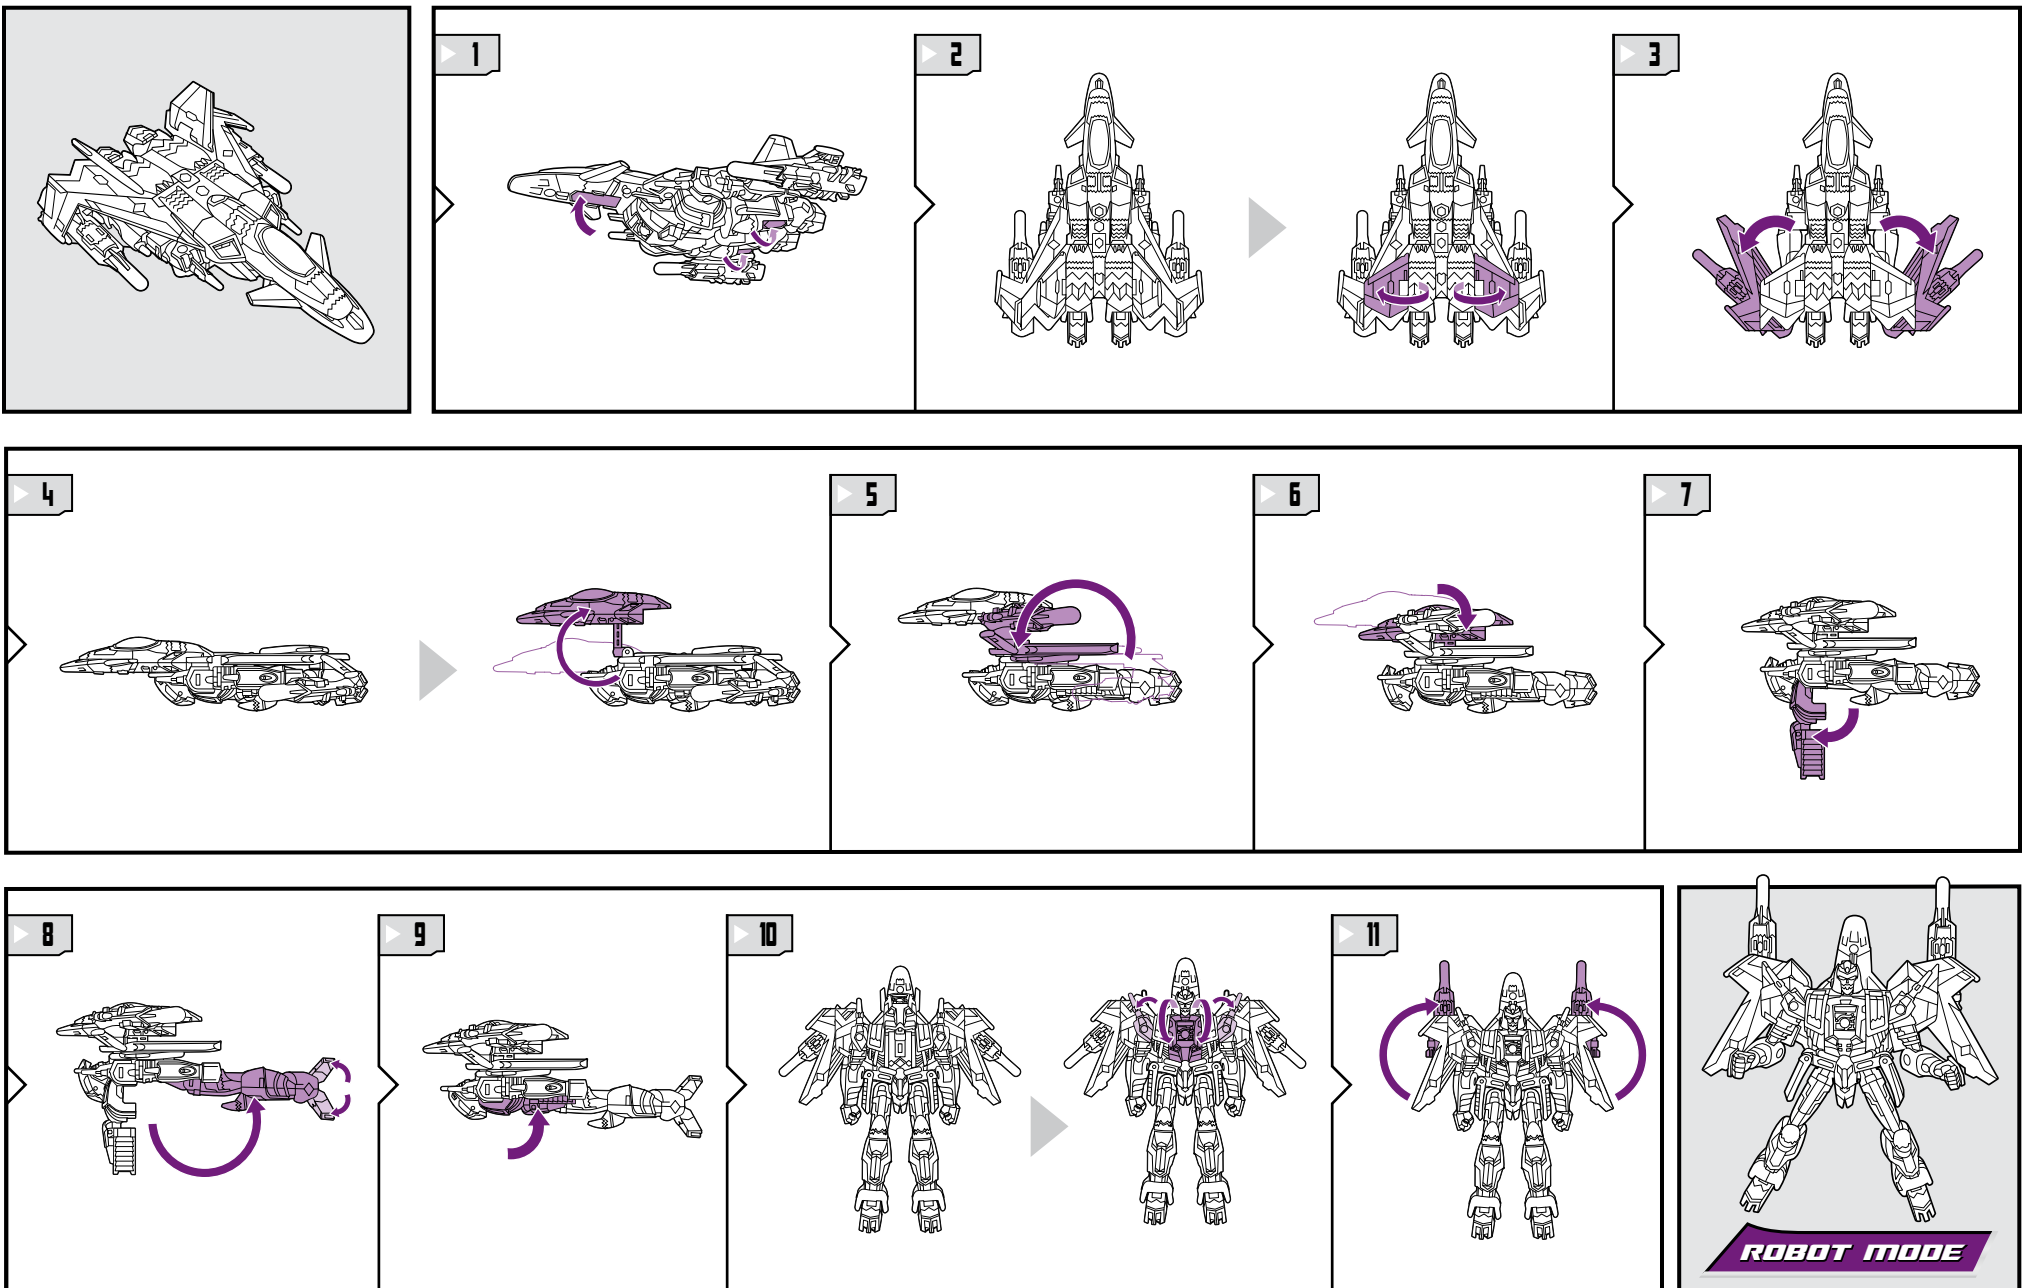

CHANGING TO ROBOT